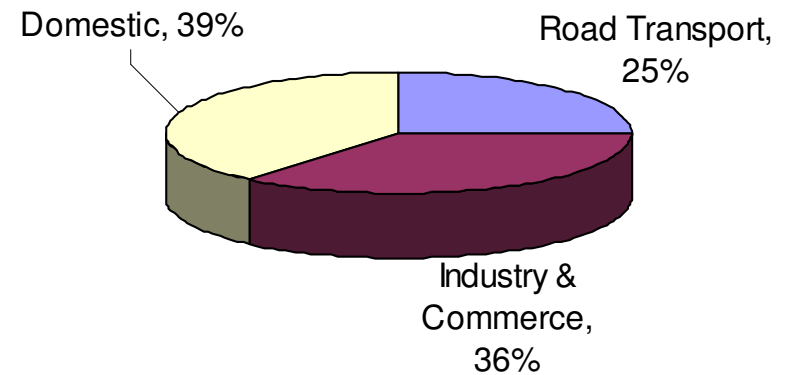

Wyre Forest CO2 emissions by sector (2005)