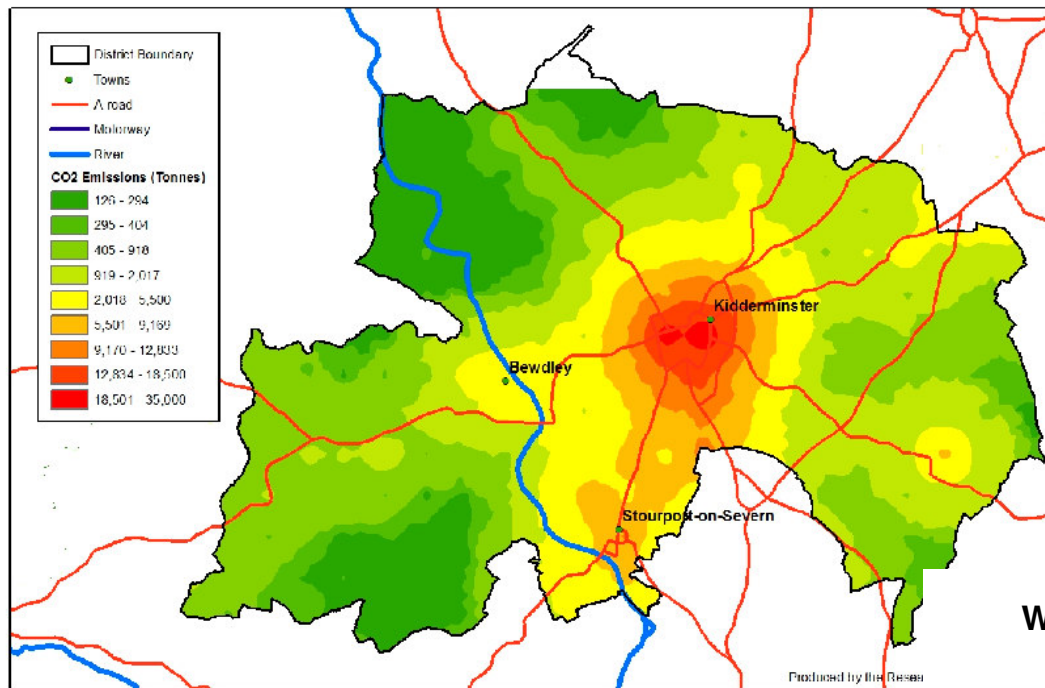

Welcome to Wyre Forest

- ◆ Kidderminster, Stourport on Severn, Bewdley
- ◆ 98,600 people
- ◆ 75 square miles

Wyre Forest

- ◆ 6500 acres ancient semi-natural woodland.
 - ◆ Very important for biodiversity.
 - ◆ Designation (NNR, SSI).
- ◆ e.g. half of Britain's butterfly & moth species

A few challenges...

- ◆ 2 of Worcestershire's 4 Air Quality Management Zones
- ◆ Top 10% deprived areas
- ◆ Fuel poverty – up to 27%

Wyre Forest Climate Change Strategy

Raise awareness
Reduce emissions
Adapt to the impacts